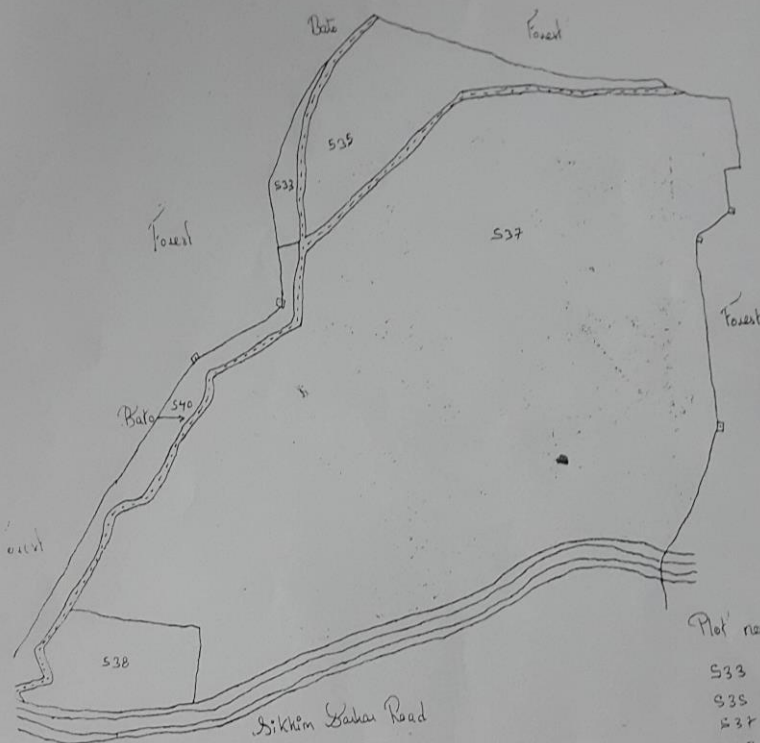

Sketch Map of Society of Promotion of Arts, Culture, Education & Environmental
 Science (SPACE) at Mazhitai, Itan Block, South Sikkim as per 1980-82 Land Survey/
 (संस्कृत आरं पर्यावरण संस्था)

Plot no	Area
533	0.800 Hect
535	6.220 Hect
537	6.400 Hect
538	3.580 Hect
540	2.920 Hect
Total Area	= 7.750 Hect

Scale : 1 : 2000

1415N-1678E

12/12/14
 Deputy Land Revenue Officer
 Itan, Sikkim
 District Collector's Office
 Gangtokh

[Signature]
 Forest Officer
 Mazhitai Sub-division
 Forest Department
 Mazhitai Sikkim

17.16 Acres

LS